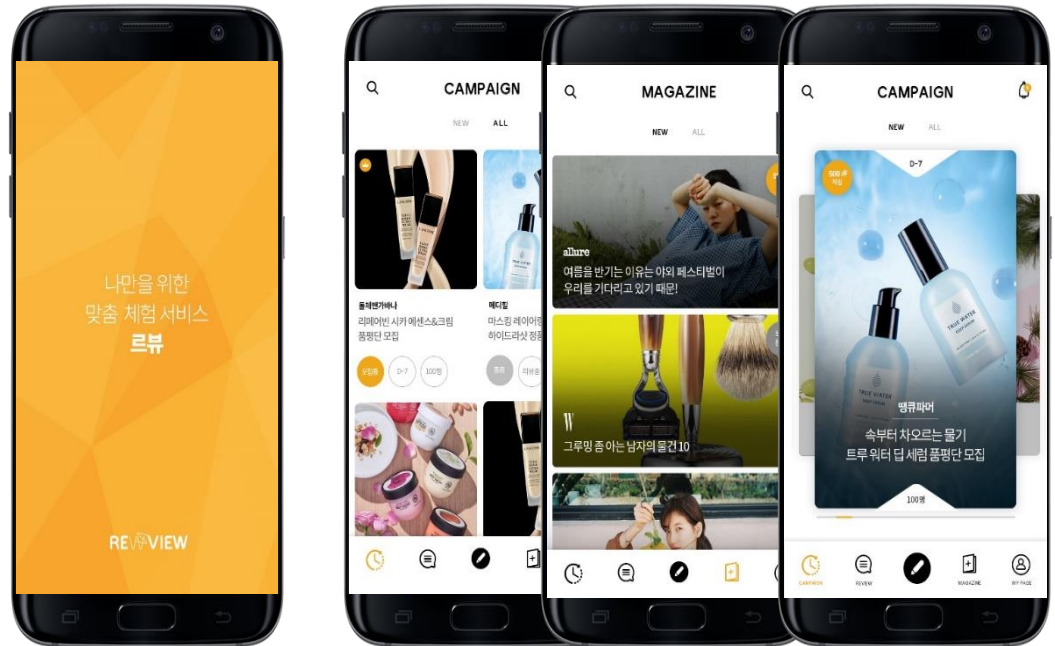

포트폴리오

포트폴리오

쇼핑보다 리뷰가 즐거워지는 어플! 리뷰는 체험단 모집 마케팅 서비스로서 다양한 제품을 신청하면 무료로 체험의 기회가 주어집니다. 다양한 혜택과 차별화된 품평단 캠페인으로 다양한 연령대의 고객층을 가진 어플리케이션입니다.

CLIENT

(주)두산매거진

NAME

르뷰-REVIEW

OS

IOS, Android

CATEGORY

Mobile APP UI/UX, Android

DATE

2018

주요개발사항

- SNS 로그인 기능으로 편리한 로그인 기능 제공
- 리뷰 인증 시에 인스타그램 연동 기능 제공
- 필터 기능을 이용한 나에게 맞는 리뷰 확인